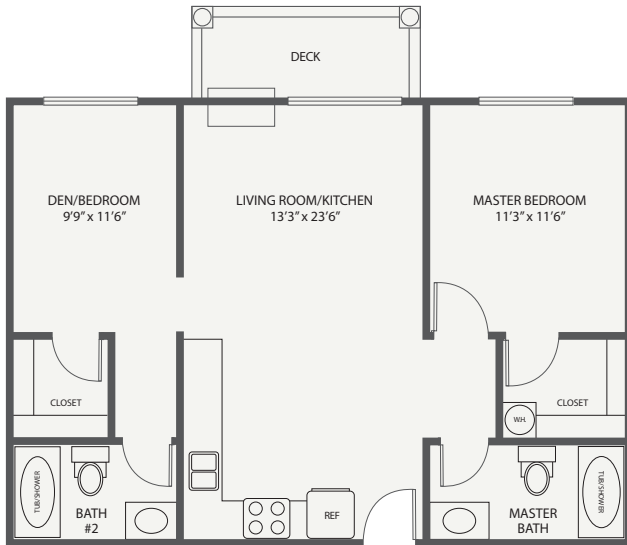

# Floor Plans

STUDIO | 255 SQ FT

ONE BEDROOM | 575 SQ FT

TWO BEDROOM / TWO BATH | 816 SQ FT

TWO BEDROOM / ONE BATH | 816 SQ FT

Room dimensions and layout may vary.