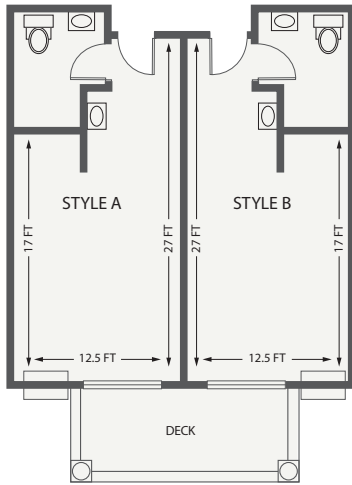

# Floor Plans

STUDIO | 255 SQ FT

ONE BEDROOM | 575 SQ FT

TWO BEDROOM / TWO BATH | 816 SQ FT

TWO BEDROOM / ONE BATH | 816 SQ FT

Room dimensions and layout may vary.